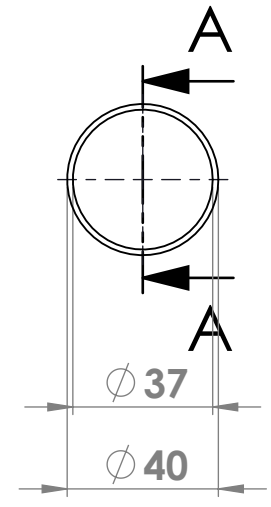

46 (Somfy RTS)

8

7,5

5,5

∅ 3,5 THRU ALL  
 √ ∅ 6.5 X 90°

∅ 3,5 THRU ALL  
 √ ∅ 6.5 X 90°

78 (Somfy IO)

8

7,5

5,5

∅ 3,5 THRU ALL  
 √ ∅ 6.5 X 90°

∅ 3,5 THRU ALL  
 √ ∅ 6.5 X 90°

550

SECTION A-A

Part Description	Motor Tube ∅ 40 mm (lg = 550 mm)		
Material	Aluminium		
Date	18-11-2020		
Scale	1:2		
Dimensions	in mm		
<small>©This drawing is the sole property of Sunshield and shall not be copied, duplicated, transmitted or used in any manner without written consent of Sunshield</small>	<a href="http://www.sunshieldglobal.com">www.sunshieldglobal.com</a>	REV: 08	DRAWING NUMBER
			58 746
		SHEET	SIZE
		1:1	A3